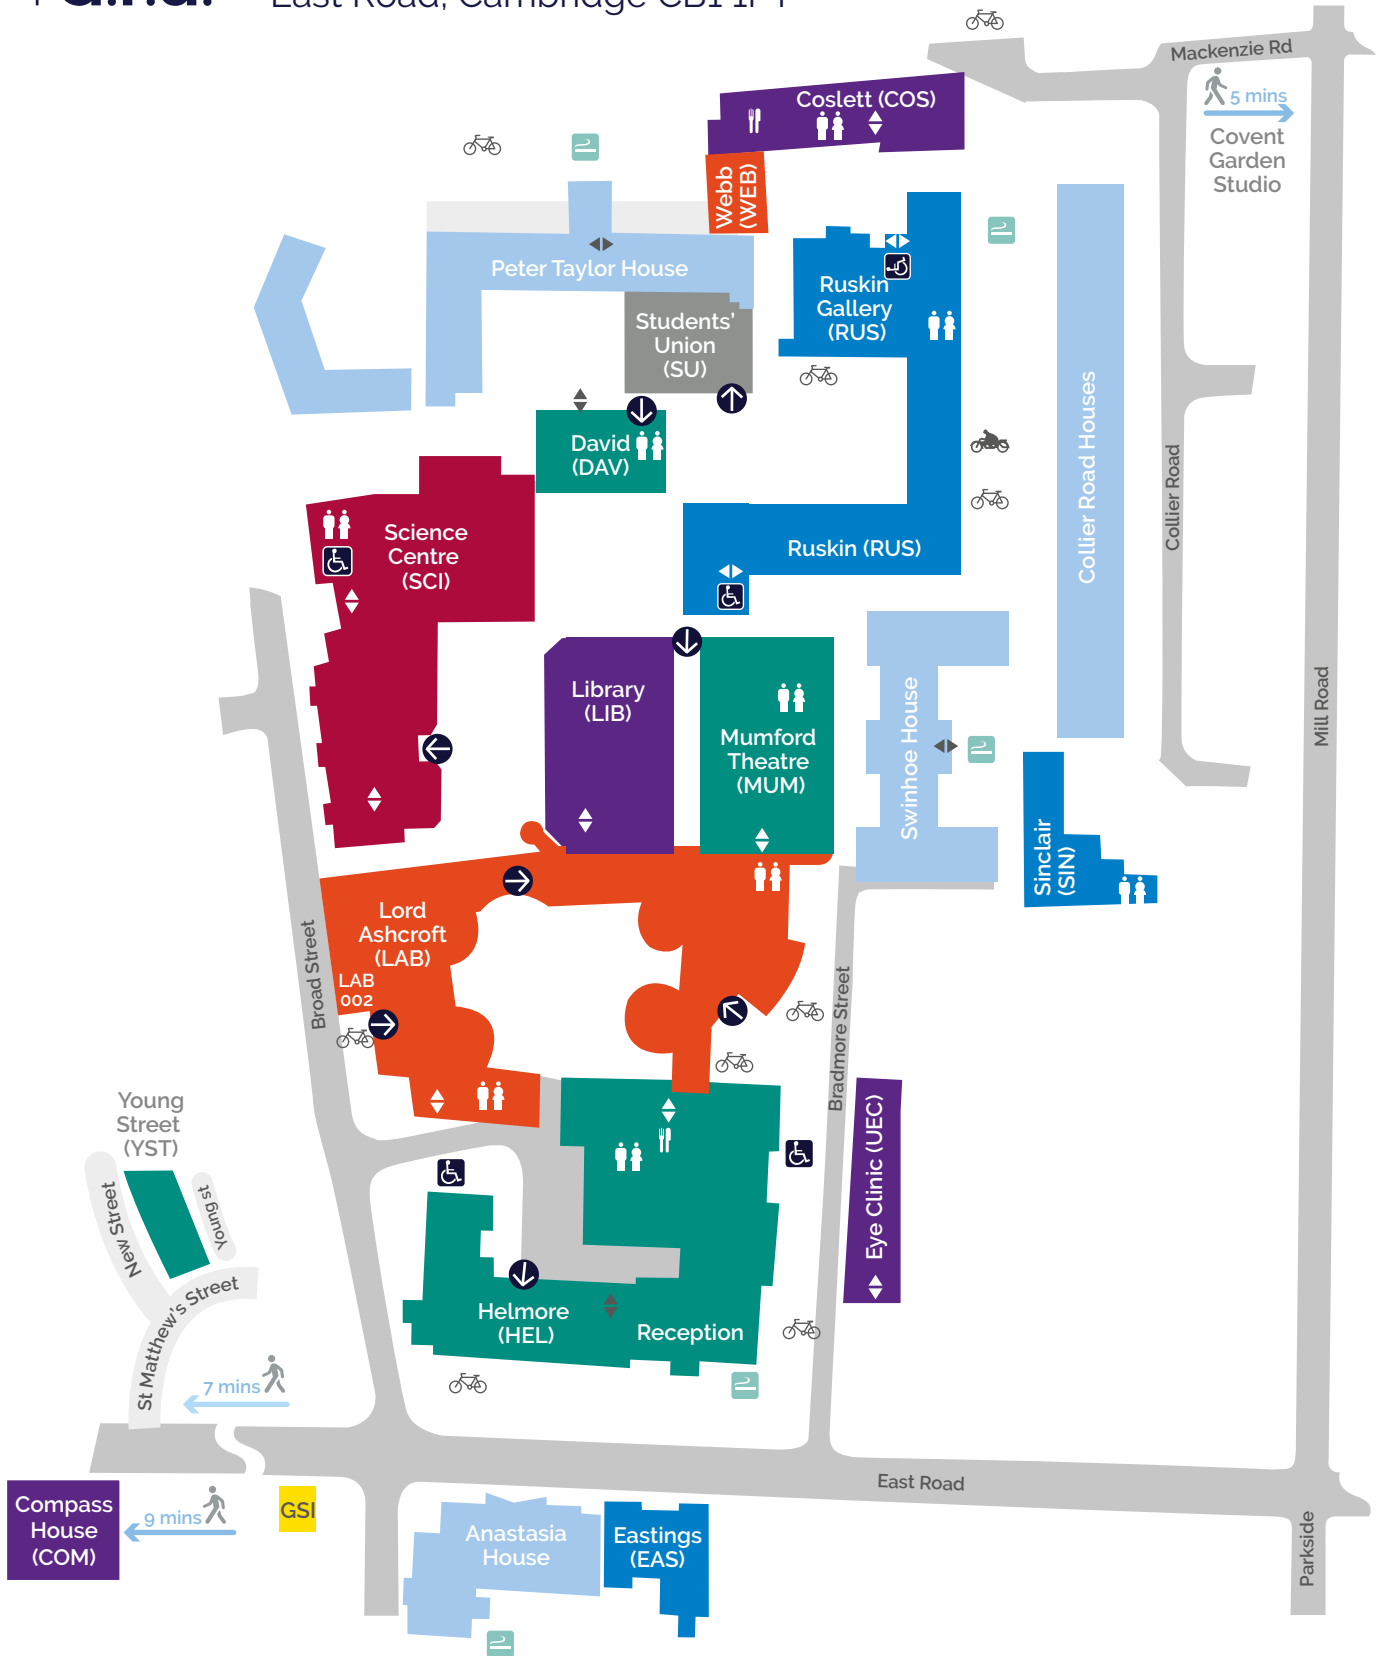

# Cambridge campus

East Road, Cambridge CB1 1PT

- Student Accommodation
- Global Sustainability Institute (GSI)
-  Disabled parking
-  Cycle parking
-  Motorcycle parking
-  Toilets
-  Restaurant / cafe
-  Smoking area
-  Lifts
-  Disabled lift
-  Main entrances

# Cambridge city centre

Cambridge campus, East Road, Cambridge CB1 1PT